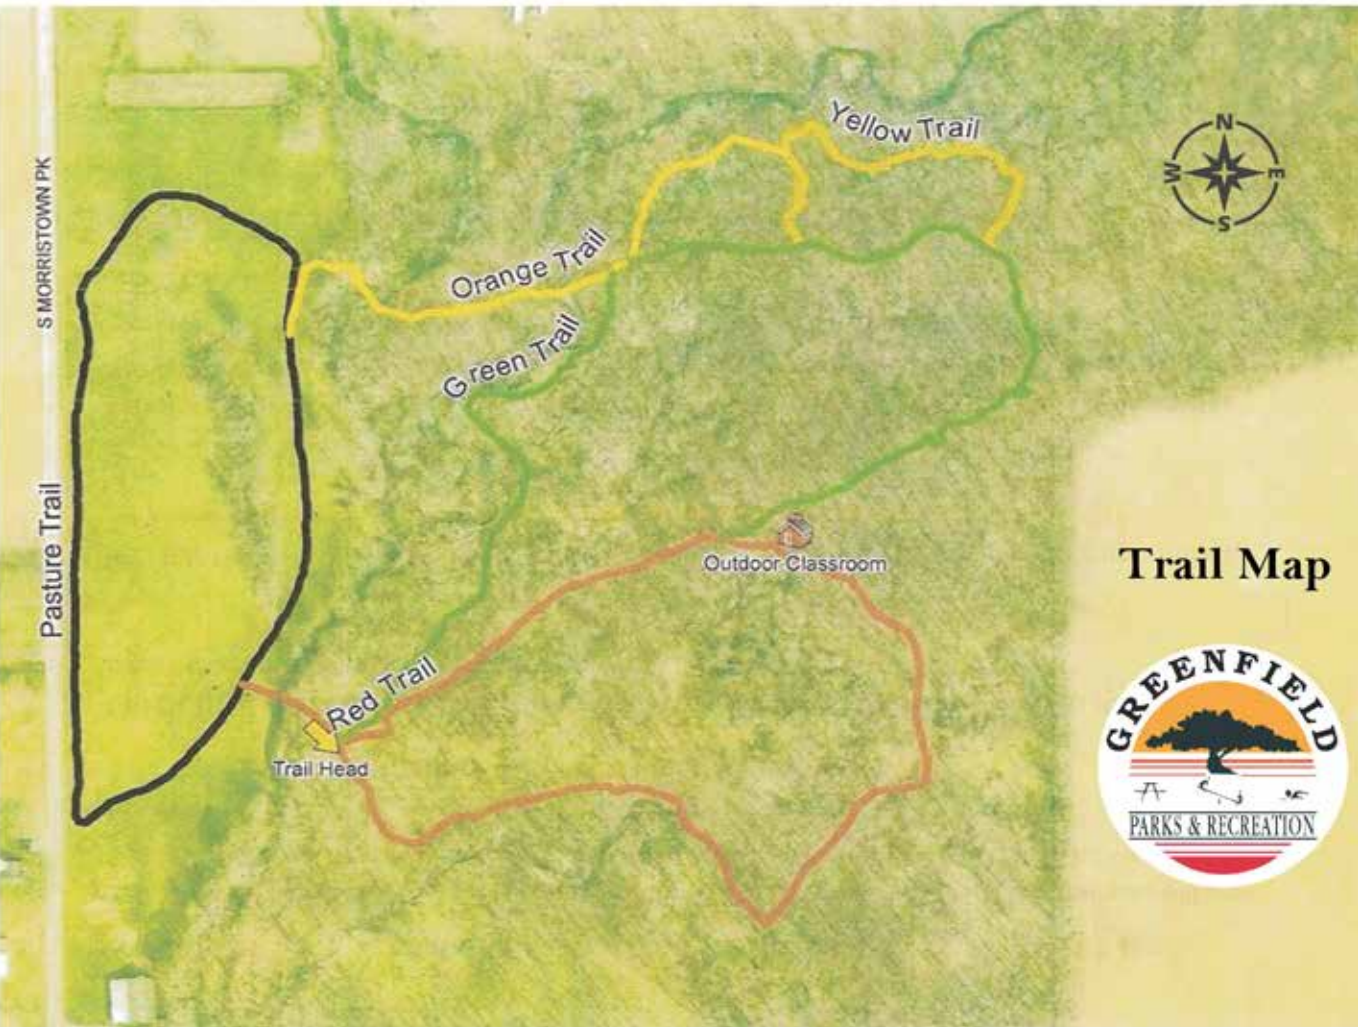

THORNWOOD NATURE PRESERVE

Trail Map

Greenfield Parks and Recreation

Patricia Elmore Center
280 North Apple Street

317-477-4340

parks_rec@greenfieldin.org

Thornwood Preserve
1597 S. Morristown Pike
Greenfield, IN 46140

RECONNECT WITH NATURE

EXPERIENCE THE NEWEST ADDITION TO GREENFIELD'S DIVERSE PARKS SYSTEM. THORNWOOD NATURE PRESERVE OFFERS VISITORS THE CHANCE TO TRULY CONNECT WITH NATURE AND WILDLIFE.

THORNWOOD PROVIDES THE PERFECT OPPORTUNITY TO HIKE, REFLECT, BIRD WATCH, OR TO JUST STEAL A QUITE MOMENT AWAY FROM THE BUSTLING CITY.

CONTACT THE PARKS DEPARTMENT TO REGISTER FOR ONE OF OUR MANY FAMILY-FRIENDLY NATURE PROGRAMS.

20

ACRES OF SCENIC
WOODLANDS
AND NATURAL
TRAILS

5

SCENIC NATURE TRAILS
RANGE FROM MODERATE TO
RUGGED DIFFICULTY, WITH
BENCHES ALONG THE WAY
TO SIT AND TAKE IN THE
BEAUTY OF NATURE